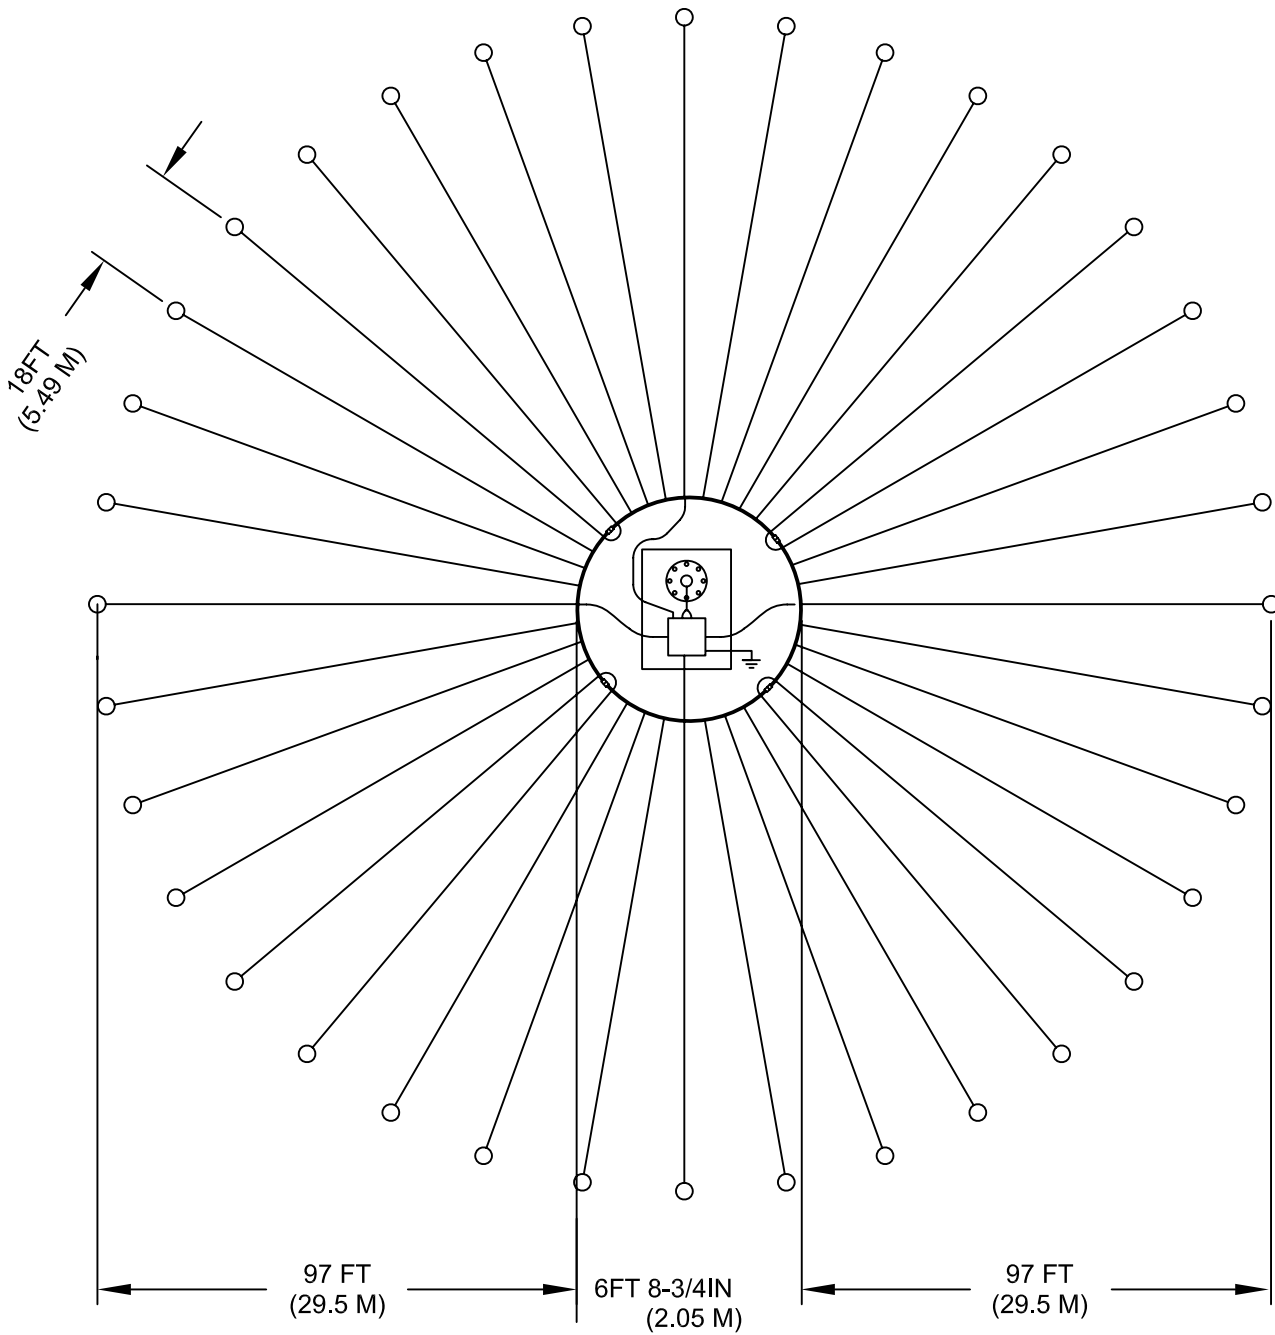

VGS-36100 GROUND SCREEN QUICK REFERENCE DATA

P.O. BOX 603 GUELPH, ONTARIO, CANADA, N1H 6L3
TEL 519-824-3220 FAX 519-824-3411
INTERNET: www.valcom-guelph.com EMAIL: enquiries@valcom-guelph.com